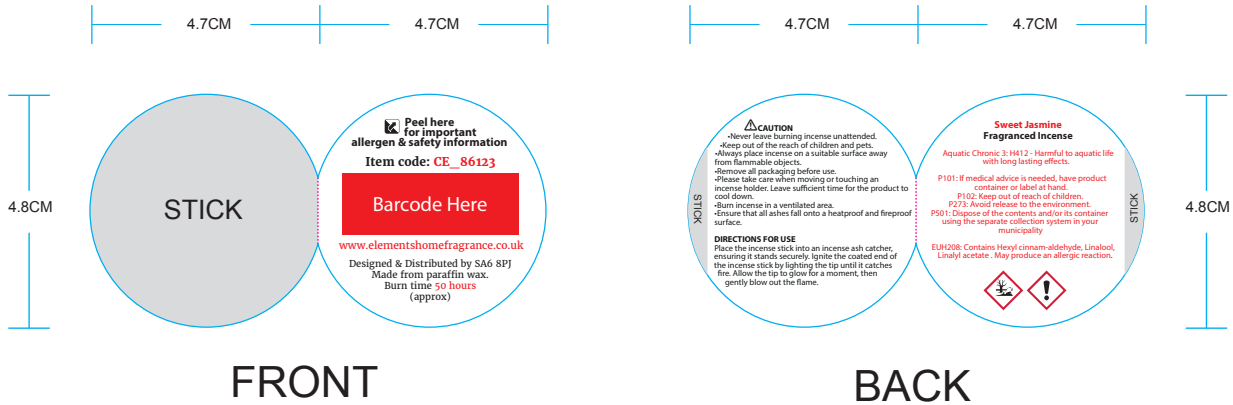

Incense warning - Cone

CAUTION

- •Never leave burning incense unattended.
- •Keep out of the reach of children and pets.
- •Always place incense on a suitable surface away from flammable objects.
- •Remove all packaging before use.
- •Please take care when moving or touching an incense holder. Leave sufficient time for the product to cool down.
- •Burn incense in a ventilated area.
- •Ensure that all ashes fall onto a heatproof and fireproof surface.

WARNING: May cause irritation if in direct contact with eyes.

DIRECTIONS FOR USE

Place the incense cone into an incense holder, ensuring it stands securely. Ignite the top end of the incense cone by lighting the tip until it catches fire. Allow the tip to glow for a moment, then gently blow out the flame. Enjoy the fragrant aroma as the incense cone releases its scent into the air.

Change all information highlighted in RED

2 pictograms below. If the product is not classified as hazardous according to GB CLP Regulation. Please remove pictograms below accordingly.

Include if there is CLP Info. Harmful to aquatic life with long lasting effects.

Include if there is a precautionary statement/Supplementary information (Allergens),

- ← Sweet Jasmine
  Fragranced Candle
- ← Aquatic Chronic 3: H412 - Harmful to aquatic life with long lasting effects.
- ← P101: If medical advice is needed, have product container or label at hand.
- ← P102: Keep out of reach of children.
- ← P273: Avoid release to the environment.
- ← P501: Dispose of the contents and/or its container using the separate collection system in your municipality.
- ← EUH208: Contains Hexyl cinnamyl aldehyde, Linalool, Linalyl acetate. May produce an allergic reaction.
- ← Incense Scent
- ← CLP Info
- ← Precautionary statements
- ← Supplementary information (Allergens)